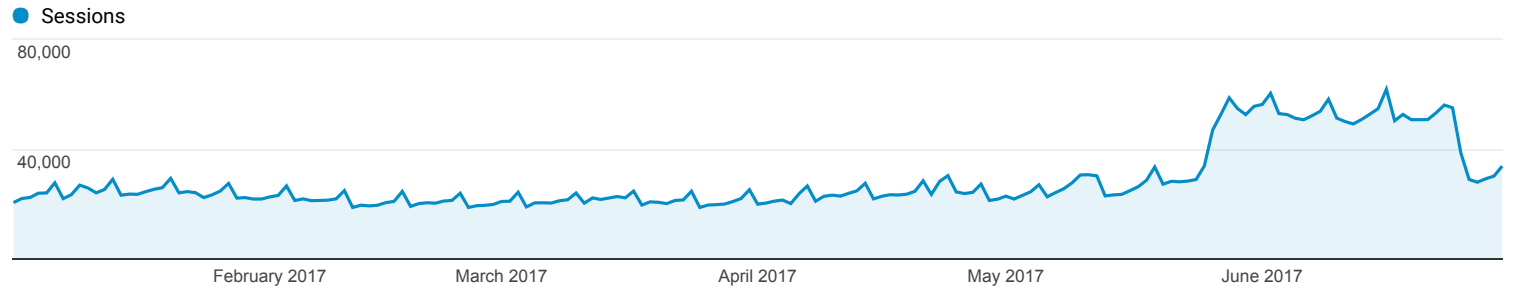

Audience Overview

All Users
100.00% Sessions

Jan 1, 2017 - Jun 30, 2017

Overview

Sessions
5,161,083

Users
3,891,190

Pageviews
7,354,982

Pages / Session
1.43

Avg. Session Duration
00:00:54

Bounce Rate
83.43%

% New Sessions
72.78%

■ New Visitor ■ Returning Visitor

Language	Sessions	% Sessions
1. ar	2,035,095	39.43%
2. en-us	1,611,313	31.22%
3. fr	548,967	10.64%
4. en-gb	387,702	7.51%
5. fr-fr	126,775	2.46%
6. ar-ae	111,623	2.16%
7. ar-eg	88,626	1.72%
8. en	45,476	0.88%
9. ar-sa	40,819	0.79%
10. de	11,994	0.23%