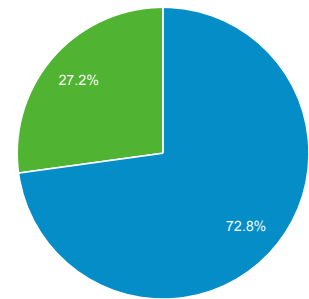

Audience Overview

All Users
100.00% Sessions

Jan 1, 2017 - Jun 30, 2017

Overview

Sessions
5,161,083

Users
3,891,190

Pageviews
7,354,982

Pages / Session
1.43

Avg. Session Duration
00:00:54

Bounce Rate
83.43%

% New Sessions
72.78%

■ New Visitor ■ Returning Visitor

Language	Sessions	% Sessions
1. ar	2,035,095	39.43%
2. en-us	1,611,313	31.22%
3. fr	548,967	10.64%
4. en-gb	387,702	7.51%
5. fr-fr	126,775	2.46%
6. ar-ae	111,623	2.16%
7. ar-eg	88,626	1.72%
8. en	45,476	0.88%
9. ar-sa	40,819	0.79%
10. de	11,994	0.23%