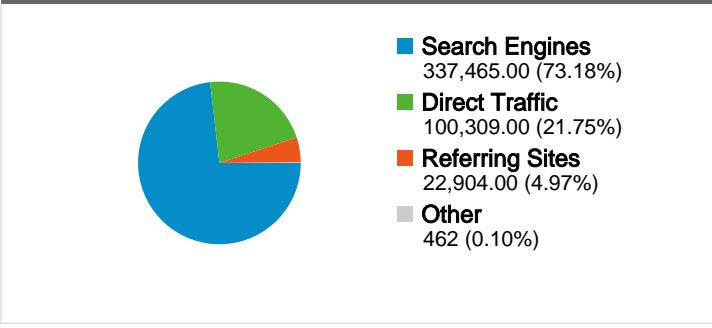

Traffic Sources Overview