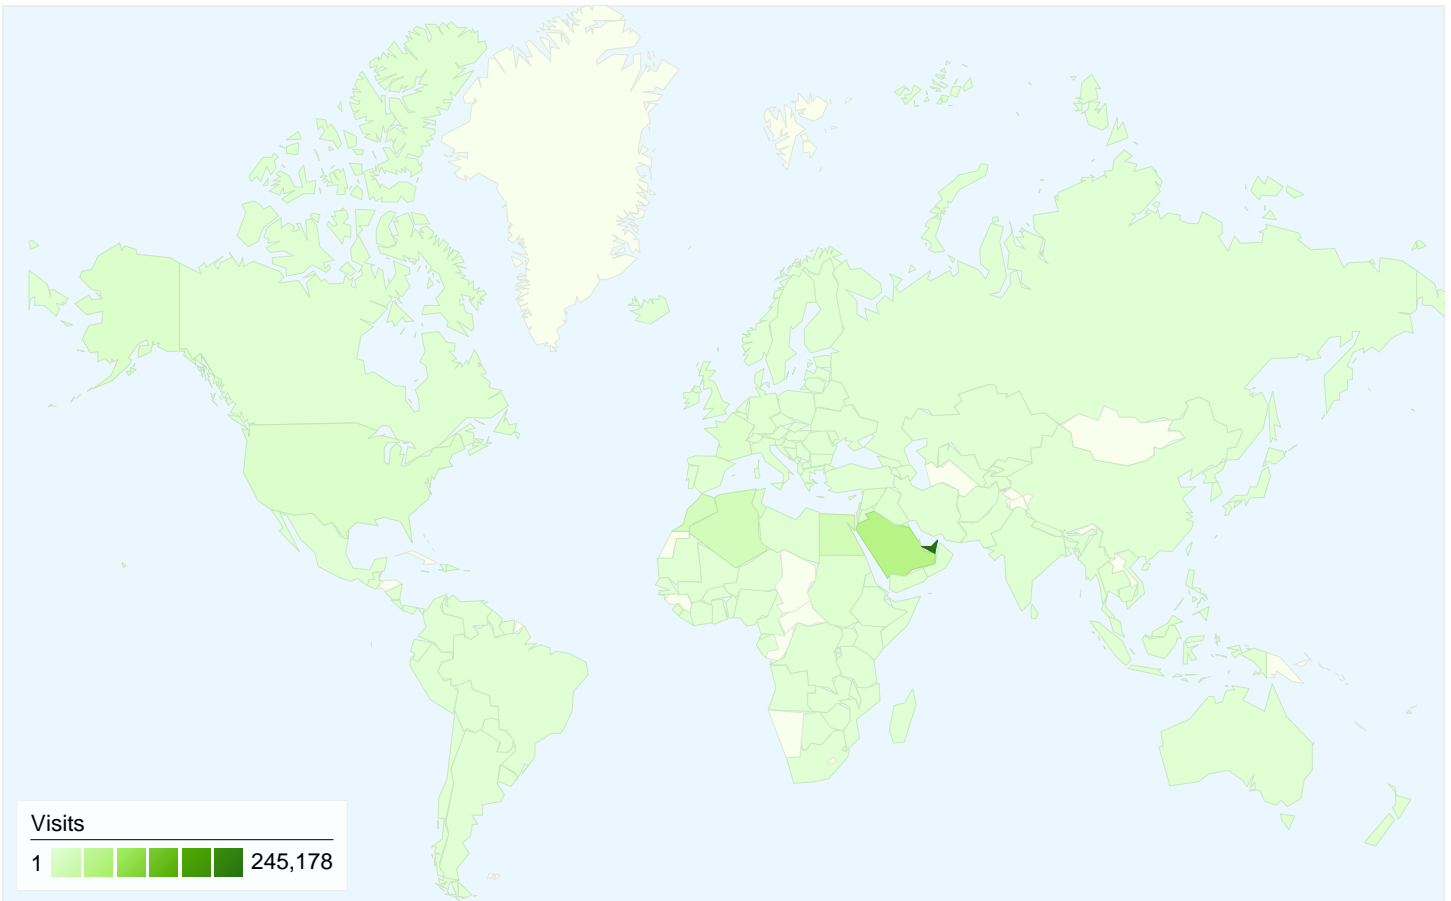

All traffic sources sent a total of 461,140 visits

21.75% Direct Traffic

4.97% Referring Sites

73.18% Search Engines

- **Search Engines**
337,465.00 (73.18%)
- **Direct Traffic**
100,309.00 (21.75%)
- **Referring Sites**
22,904.00 (4.97%)
- **Other**
462 (0.10%)

303,419 people visited this site

 **461,140** Visits

 **303,419** Absolute Unique Visitors

 **1,210,553** Pageviews

 **2.63** Average Pageviews

 **00:02:13** Time on Site

 **64.35%** Bounce Rate

 **63.94%** New Visits

Technical Profile

Browser	Visits	% visits
Internet Explorer	223,930	48.56%
Chrome	75,460	16.36%
Firefox	68,517	14.86%
Safari	65,915	14.29%
Android Browser	7,976	1.73%

461,140 visits came from 172 countries/territories

Site Usage

Country/Territory	Visits	Pages/Visit	Avg. Time on Site	% New Visits	Bounce Rate
Visits 461,140 % of Site Total: 100.00%	Pages/Visit 2.63 Site Avg: 2.63 (0.00%)	Avg. Time on Site 00:02:13 Site Avg: 00:02:13 (0.00%)	% New Visits 64.03% Site Avg: 63.94% (0.13%)	Bounce Rate 64.35% Site Avg: 64.35% (0.00%)	
United Arab Emirates	245,178	2.95	00:02:40	46.54%	53.57%
Saudi Arabia	57,777	1.67	00:01:03	87.89%	82.43%
Egypt	21,510	1.95	00:01:24	88.66%	79.36%
Algeria	19,027	2.52	00:02:03	84.35%	76.27%
Morocco	17,452	2.65	00:02:11	85.36%	75.92%
Tunisia	8,700	2.46	00:01:56	79.67%	76.56%
(not set)	7,300	2.19	00:02:44	75.59%	70.45%
Jordan	7,248	1.92	00:01:05	89.67%	81.57%
United States	7,074	2.44	00:01:43	81.01%	72.97%