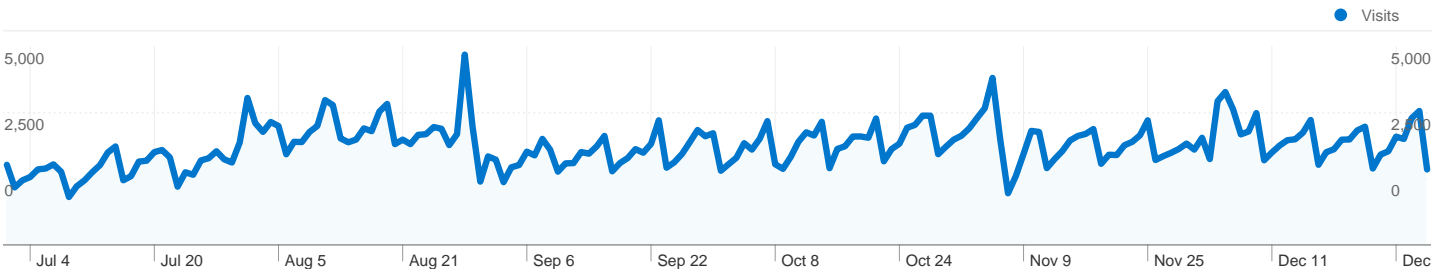

Site Usage

461,140 Visits	64.35% Bounce Rate
1,210,553 Pageviews	00:02:13 Avg. Time on Site
2.63 Pages/Visit	63.94% % New Visits

Traffic Sources Overview

Map Overlay

Visitors Overview

Content Overview

Pages	Pageviews	% Pageviews
/	244,896	20.23%
/Juma.aspx?SectionID=5	63,141	5.22%
/?Lang=EN	33,554	2.77%
/AddFatwa.aspx?SectionID=9	19,281	1.59%
/ContactUs.aspx?t=ContactUs	12,296	1.02%

All traffic sources sent a total of 461,140 visits

21.75% Direct Traffic

4.97% Referring Sites

73.18% Search Engines

- **Search Engines**
337,465.00 (73.18%)
- **Direct Traffic**
100,309.00 (21.75%)
- **Referring Sites**
22,904.00 (4.97%)
- **Other**
462 (0.10%)

303,419 people visited this site

 **461,140** Visits

 **303,419** Absolute Unique Visitors

 **1,210,553** Pageviews

 **2.63** Average Pageviews

 **00:02:13** Time on Site

 **64.35%** Bounce Rate

 **63.94%** New Visits

Site Usage

Country/Territory	Visits	Pages/Visit	Avg. Time on Site	% New Visits	Bounce Rate
Visits 461,140 % of Site Total: 100.00%	Pages/Visit 2.63 Site Avg: 2.63 (0.00%)	Avg. Time on Site 00:02:13 Site Avg: 00:02:13 (0.00%)	% New Visits 64.03% Site Avg: 63.94% (0.13%)	Bounce Rate 64.35% Site Avg: 64.35% (0.00%)	
United Arab Emirates	245,178	2.95	00:02:40	46.54%	53.57%
Saudi Arabia	57,777	1.67	00:01:03	87.89%	82.43%
Egypt	21,510	1.95	00:01:24	88.66%	79.36%
Algeria	19,027	2.52	00:02:03	84.35%	76.27%
Morocco	17,452	2.65	00:02:11	85.36%	75.92%
Tunisia	8,700	2.46	00:01:56	79.67%	76.56%
(not set)	7,300	2.19	00:02:44	75.59%	70.45%
Jordan	7,248	1.92	00:01:05	89.67%	81.57%
United States	7,074	2.44	00:01:43	81.01%	72.97%