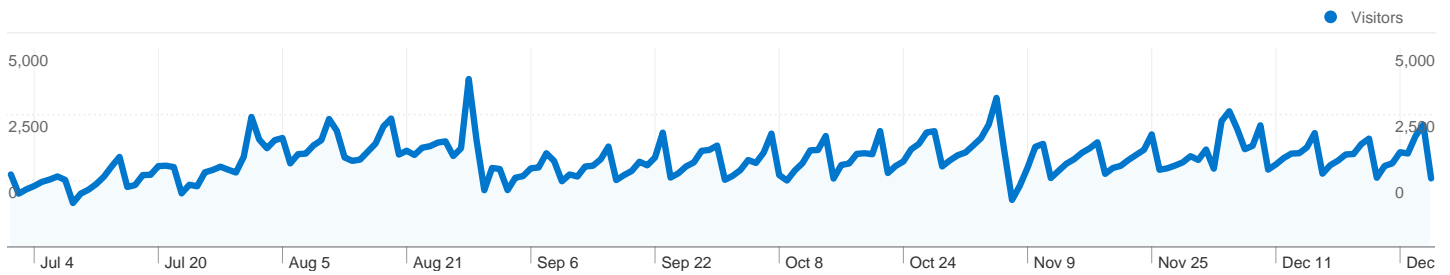

All traffic sources sent a total of 461,140 visits

21.75% Direct Traffic

4.97% Referring Sites

73.18% Search Engines

- **Search Engines**
337,465.00 (73.18%)
- **Direct Traffic**
100,309.00 (21.75%)
- **Referring Sites**
22,904.00 (4.97%)
- **Other**
462 (0.10%)

303,419 people visited this site

 **461,140** Visits

 **303,419** Absolute Unique Visitors

 **1,210,553** Pageviews

 **2.63** Average Pageviews

 **00:02:13** Time on Site

 **64.35%** Bounce Rate

 **63.94%** New Visits