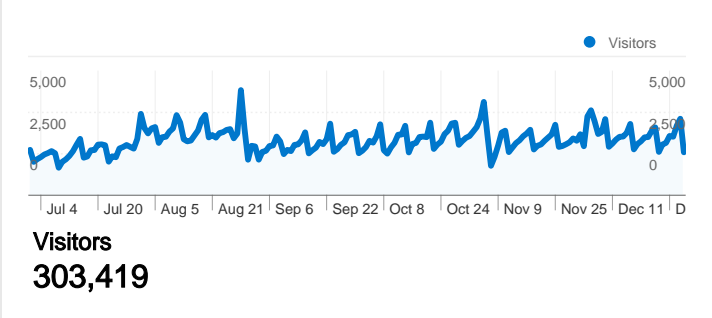

Site Usage

461,140 Visits	64.35% Bounce Rate
1,210,553 Pageviews	00:02:13 Avg. Time on Site
2.63 Pages/Visit	63.94% % New Visits

Traffic Sources Overview

Map Overlay

Visitors Overview

Content Overview

Pages	Pageviews	% Pageviews
/	244,896	20.23%
/Juma.aspx?SectionID=5	63,141	5.22%
/?Lang=EN	33,554	2.77%
/AddFatwa.aspx?SectionID=9	19,281	1.59%
/ContactUs.aspx?t=ContactUs	12,296	1.02%

All traffic sources sent a total of 461,140 visits

21.75% Direct Traffic

4.97% Referring Sites

73.18% Search Engines

- **Search Engines**
337,465.00 (73.18%)
- **Direct Traffic**
100,309.00 (21.75%)
- **Referring Sites**
22,904.00 (4.97%)
- **Other**
462 (0.10%)

303,419 people visited this site

 **461,140** Visits

 **303,419** Absolute Unique Visitors

 **1,210,553** Pageviews

 **2.63** Average Pageviews

 **00:02:13** Time on Site

 **64.35%** Bounce Rate

 **63.94%** New Visits