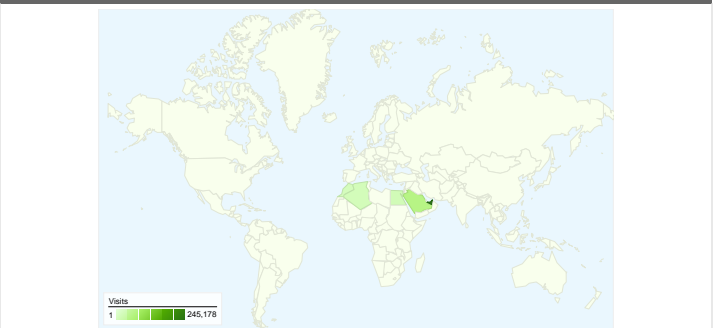

Site Usage

461,140 Visits	64.35% Bounce Rate
1,210,553 Pageviews	00:02:13 Avg. Time on Site
2.63 Pages/Visit	63.94% % New Visits

Traffic Sources Overview

Map Overlay

Visitors Overview

Content Overview

Pages	Pageviews	% Pageviews
/	244,896	20.23%
/Juma.aspx?SectionID=5	63,141	5.22%
/?Lang=EN	33,554	2.77%
/AddFatwa.aspx?SectionID=9	19,281	1.59%
/ContactUs.aspx?t=ContactUs	12,296	1.02%

All traffic sources sent a total of 461,140 visits

21.75% Direct Traffic

4.97% Referring Sites

73.18% Search Engines

- **Search Engines**
337,465.00 (73.18%)
- **Direct Traffic**
100,309.00 (21.75%)
- **Referring Sites**
22,904.00 (4.97%)
- **Other**
462 (0.10%)

303,419 people visited this site

 **461,140** Visits

 **303,419** Absolute Unique Visitors

 **1,210,553** Pageviews

 **2.63** Average Pageviews

 **00:02:13** Time on Site

 **64.35%** Bounce Rate

 **63.94%** New Visits

Site Usage

Country/Territory	Visits	Pages/Visit	Avg. Time on Site	% New Visits	Bounce Rate
Visits 461,140 % of Site Total: 100.00%	Pages/Visit 2.63 Site Avg: 2.63 (0.00%)	Avg. Time on Site 00:02:13 Site Avg: 00:02:13 (0.00%)	% New Visits 64.03% Site Avg: 63.94% (0.13%)	Bounce Rate 64.35% Site Avg: 64.35% (0.00%)	
United Arab Emirates	245,178	2.95	00:02:40	46.54%	53.57%
Saudi Arabia	57,777	1.67	00:01:03	87.89%	82.43%
Egypt	21,510	1.95	00:01:24	88.66%	79.36%
Algeria	19,027	2.52	00:02:03	84.35%	76.27%
Morocco	17,452	2.65	00:02:11	85.36%	75.92%
Tunisia	8,700	2.46	00:01:56	79.67%	76.56%
(not set)	7,300	2.19	00:02:44	75.59%	70.45%
Jordan	7,248	1.92	00:01:05	89.67%	81.57%
United States	7,074	2.44	00:01:43	81.01%	72.97%