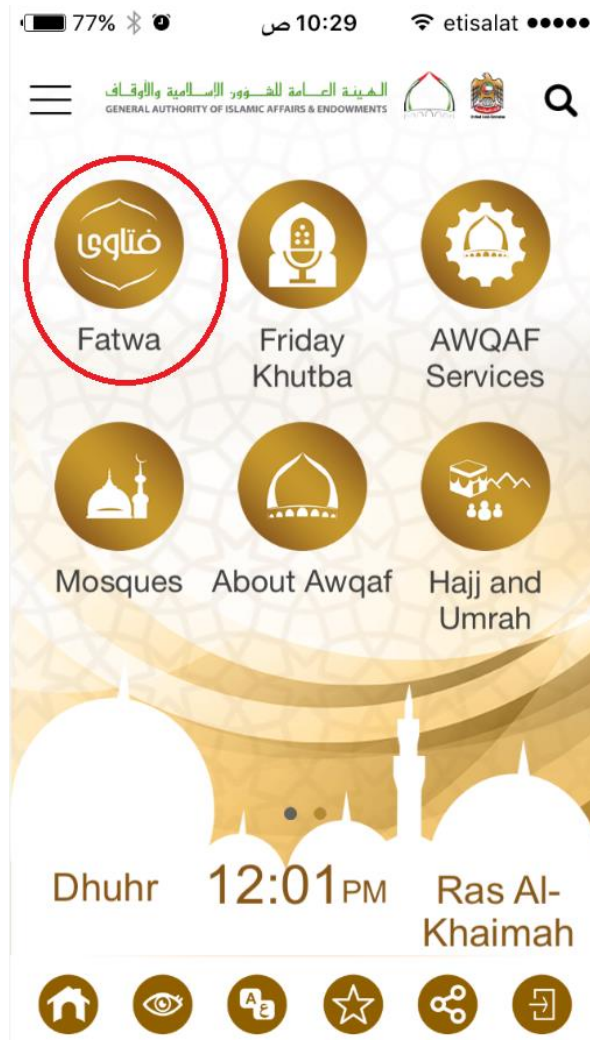

Guide for Issuing Fatwas through different channels

Service: SMS Fatwa

About the service

This service offers answers to the public's religious queries via SMS. It is available around the clock through no. 2535.

Service Process

1

Access to Awqaf's official application on smartphone and tablets "Awqaf" for Android and iOS.

83% 8:00 ص etisalat

Cont.. Service Process

2

In the main menu, click on Fatwa icon

Cont.. Service Process