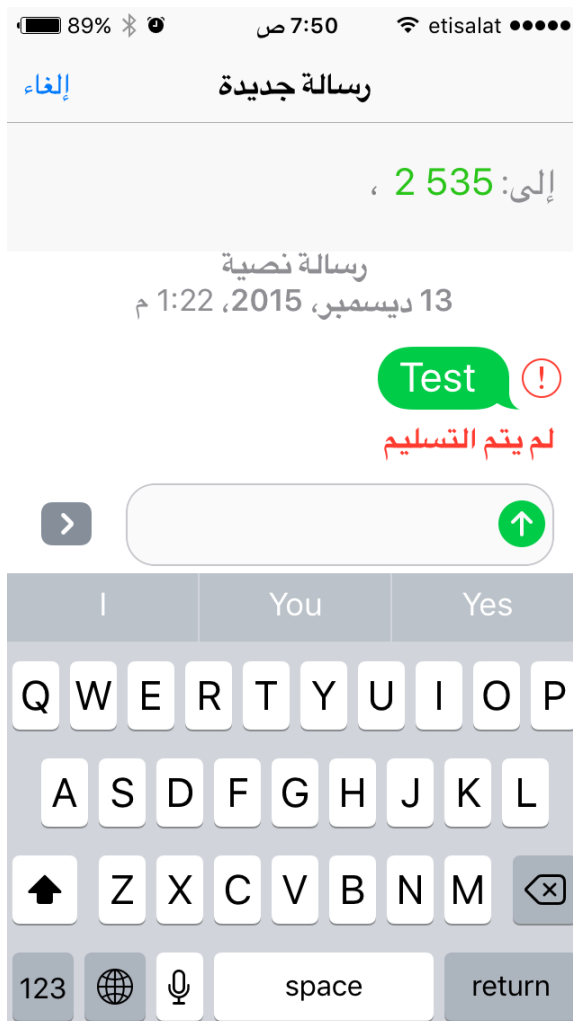

Service Process

1

Access to Awqaf's official application on smartphone and tablets "Awqaf" for Android and iOS.

83% 8:00 ص etisalat

Cont.. Service Process

2

In the main menu, click on Fatwa icon

Cont.. Service Process

3

From the list choose SMS Fatwa

Cont.. Service Process

4

Entre your question and click submit

Processing Time

Within a maximum of 24 hours.