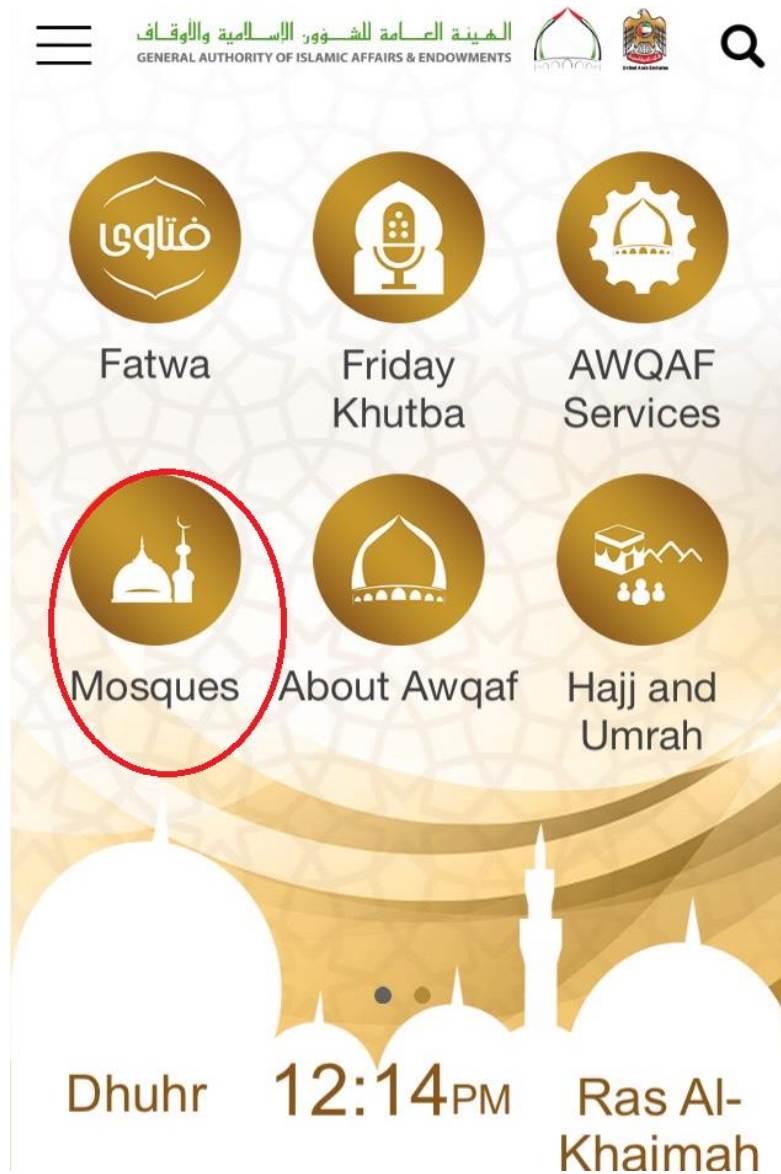

Cont.. Service Process

2

In the main menu, click on Mosque icon